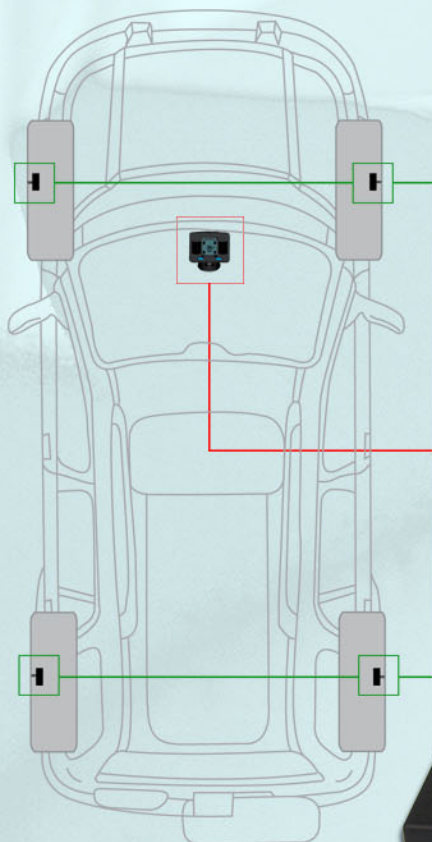

## Features:

- Easy installation
- 5-year battery life (Sensor)
- Simple tire position calibration
- Patented battery saving feature
- Real-time display of all tires condition
- Detect temperature and pressure at once
- Under / Over preset pressure audible warning signal
- Industry-leading pressure detection range: 10 to 150 PSI
- 2-24 wheels versions are available for vehicles of all types
- Compatible with more than 90% rims and tires in the market

## Install the sensor

- Sensor is installed onto the inflation plug inside the rim. The sensor will detect tire pressure and temperature, and transmit information to the display monitor.

Display Monitor